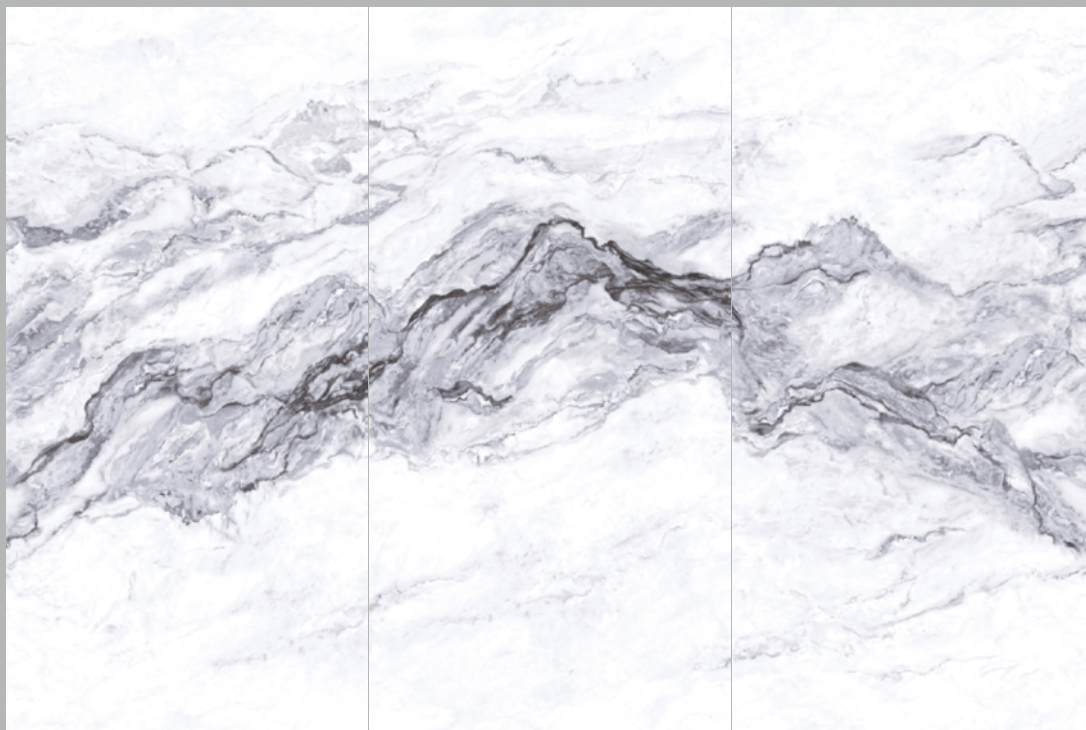

1200
2400
9 mm

FOSHAN
CAFFEN SMART HOME
CO., LTD.

5DC1224F05 (三面左右无限连纹)

6DC1224F06 (三面左右无限连纹)

Caffen Rock Slab

1200
2400
9 mm

FOSHAN
CAFFEN SMART HOME
CO., LTD.

7DC1224F08 (三面左右无限连纹)