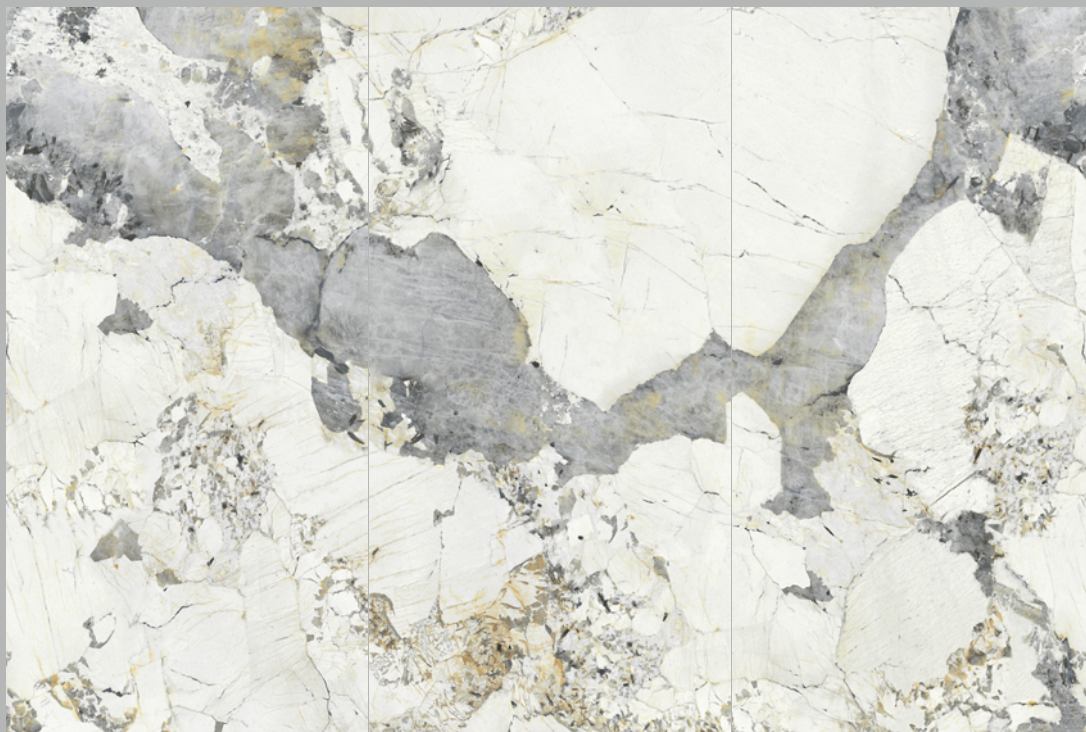

1DC1224F01 (三面左右无限连纹)

2DC1224F02 (三面左右无限连纹)

Caffen Rock Slab

1200
2400
9 mm

FOSHAN
CAFFEN SMART HOME
CO., LTD.

3DC1224F03 (三面左右无限连纹)

4DC1224F04 (三面左右无限连纹)

Caffen
Rock Slab